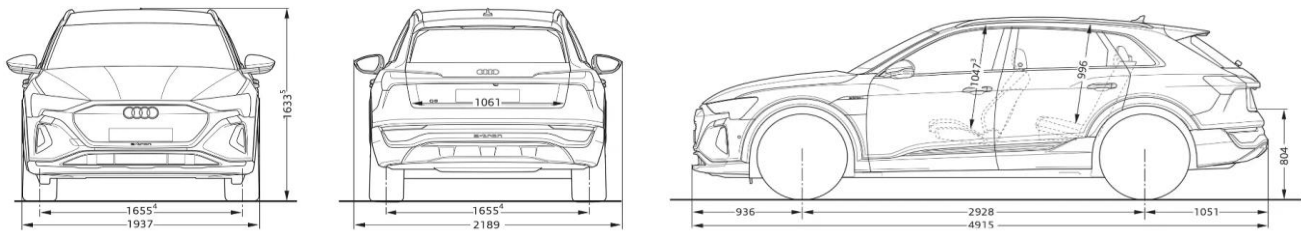

55 e-tron	S line 55 e-tron
Model Code	GEGBVC2024	GEGCVCMY24
Maximum Retail Price (MRP) ¹	$166,490	$181,990

¹ Prices are maximum retail including 15% GST. Maximum Retail Price does not include additional on road costs.

Technical Information

Performance

Acceleration - 0-100 km/h (sec)	5.6	5.6
Top Speed (km/h)	200	200

Powertrain

Net battery capacity in kWh	106	106
Maximum power (kW)	300	300
Maximum Torque (Nm)	664	664
Transmission	Planetary - single gear	Planetary - single gear
Drive	quattro	quattro

Fuel & Emissions

Fuel type	Electric	Electric
Max DC charging input in kW	170	170
Consumption Wh/km (WLTP) ²	213.2	228.5
CO2 emissions (g/100km) ^{2,3}	0	0
Maximum range (WLTP) ²	560	517
Emissions standard	-	-

² The official fuel consumption, emissions, and EV range figures determined by the WLTP test should be used as a guide only, or for vehicle to vehicle comparison. Actual results may vary due to factors such as driving or environmental conditions.

³ The figures provided are converted using official NZ Government calculator to 3P-WLTP from official manufacturer's 4P-WLTP or NEDC tests.

Dimensions & Capacities

Number of seating positions	5	5
Luggage capacity in litres (Second row up / down)	569 / 1637	569 / 1637
Towing capacity in kg (12% gradient braked)	1,800	1,800

Warranty

Audi warranty 5 years ⁴	•	•
Audi roadside assist 5 years ⁴	•	•
Motoring plan 3 years ⁴	•	•

⁴ or 150,000 km, whatever comes first

Standard Equipment

Exterior

Advanced exterior	•	-
S line exterior	-	•
Side mirrors with power adjustment, folding, heating, auto dimming functions	•	•
LED Headlamps	•	•
Daytime running lights	•	•
Privacy glass	-	•
Aluminium Roof Rails	•	•
Towbar	•	•

Seats & Interior Trim

Standard seats	•	-
Sports seats	-	•
Leather / leatherette "monopur.550" combination seat covering	•	-
Valcona leather with embossed S logo	-	•
Front seat heaters	•	•
4 Way lumbar support	•	•
Electric front seat adjustments with driver memory feature	•	•
Black headliner	-	•
Graphite grey inlays	•	-
Brushed matte aluminium inlays	-	•
Aluminium scuff plates	•	-
Illuminated Aluminium scuff plates with S logo	-	•
Stainless steel pedals	-	•
Operating buttons in matte black	•	-

• Standard equipment | ◦ Available as an option | - not available
All prices specifications are subject to change without notice