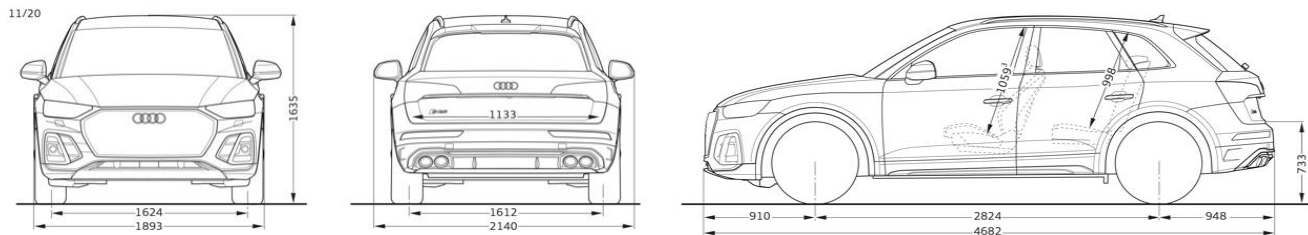

³ The figures provided are converted using official NZ Government calculator to 3P-WLTP from official manufacturer's 4P WLTP or NEDC tests in accordance with EU legislation.

Dimensions & Capacities

Number of seating positions	5
Luggage capacity in litres (Second row up / down)	510 / 1510
Towing capacity in kg (12% gradient braked)	2,400