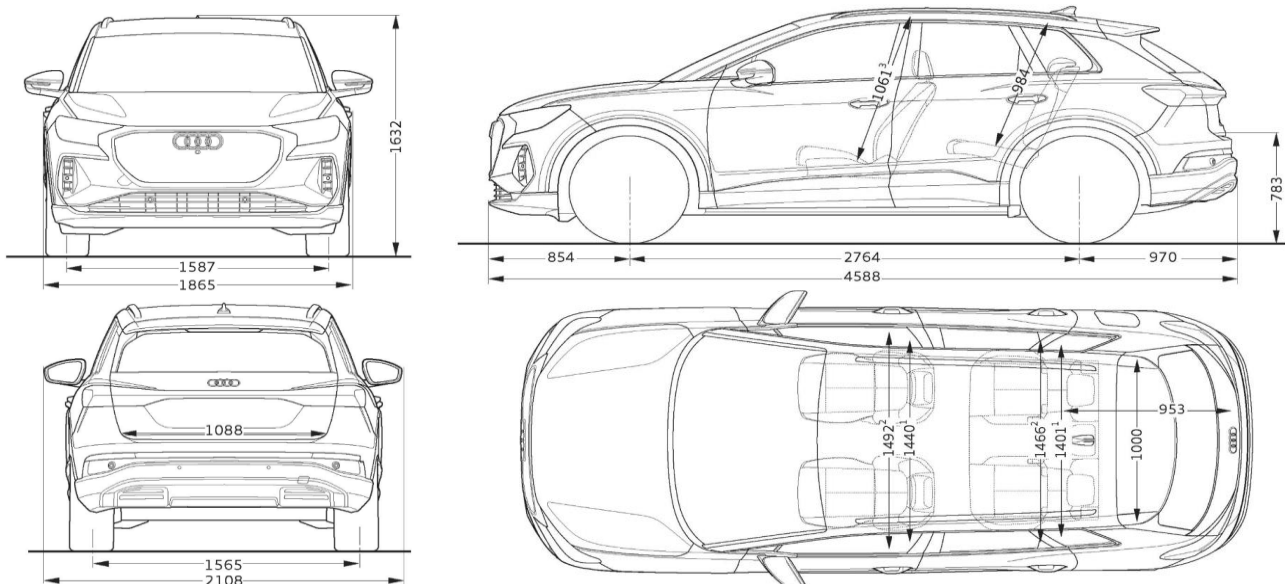

Audi Q4 e-tron

MY25

	45 e-tron	55 e-tron
Model Code	F4BA532025	F4BAU32025
Maximum Retail Price (MRP) ¹	$103,990	$120,990

¹ Prices are maximum retail including 15% GST. Maximum Retail Price does not include additional on road costs.

Technical Information

Powertrain

Gross / net battery capacity in kWh	82 / 77	82 / 77
Max. power output in kW	210	250
Drive type	Rear-wheel	quattro
Acceleration - 0-100 km/h in seconds	6.7	5.4
Top speed in km/h	180	180

Fuel & Emissions

Fuel type	Electric	Electric
Charging inlet type	Type 2	Type 2
Electrical consumption Wh/km ^{2,3}	164.8	172.8
CO2 emissions g/km ^{2,3}	0	0
Emissions standard	-	-
WLTP electric range in km ²	550	509
Max. charging capacity AC / DC in kW	11 / 135	11 / 175

² The official fuel consumption, emissions, and EV range figures determined by the WLTP test should be used as a guide only, or for vehicle to vehicle comparison. Actual results may vary due to factors such as driving or environmental conditions.

³ The figures provided are converted using official NZ Government calculator to 3P-WLTP from official manufacturer's 4P WLTP or NEDC tests in accordance with EU legislation.

Dimensions & Capacities

• Standard equipment | ◦ Available as an option | - not available
All prices and specifications are subject to change without notice