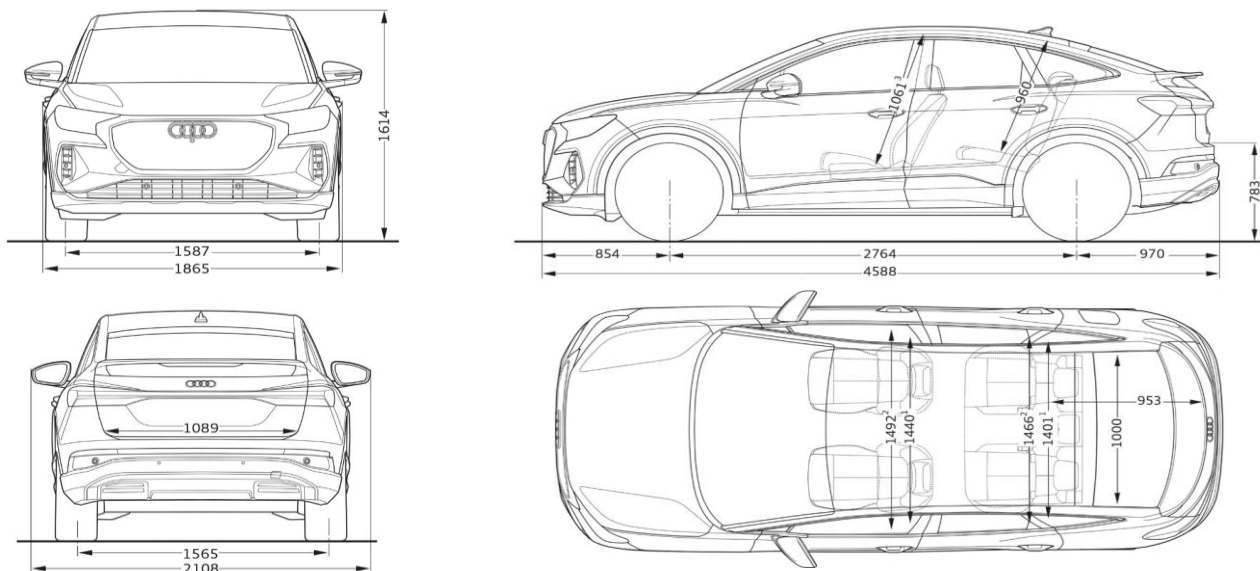

Audi Q4 e-tron Sportback MY25

55 e-tron

Model Code	F4NAU32025
Maximum Retail Price (MRP) ¹	$124,990

¹ Prices are maximum retail including 15% GST. Maximum Retail Price does not include additional on road costs.

Technical Information

Powertrain

Gross / net battery capacity in kWh	82 / 77
Max. power output in kW	250
Drive type	quattro
Acceleration - 0-100 km/h in seconds	5.4
Top speed in km/h	180

Fuel & Emissions

Fuel type	Electric
Charging inlet type	Type 2
Electrical consumption Wh/km ^{2,3}	166.9
CO2 emissions g/km ^{2,3}	0
WLTP electric range in km ²	525
Max. charging capacity AC / DC in kW	11 / 175

² The official fuel consumption, emissions, and EV range figures determined by the WLTP test should be used as a guide only, or for vehicle to vehicle comparison. Actual results may vary due to factors such as driving or environmental conditions.

³ The figures provided are converted using official NZ Government calculator to 3P-WLTP from official manufacturer's 4P WLTP or NEDC tests in accordance with EU legislation.

Dimensions & Capacities

• Standard equipment | ◦ Available as an option | - not available
All prices and specifications are subject to change without notice