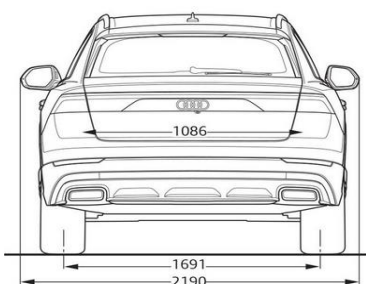

Audi Q8

MY25

	60 TFSIe	SQ8 TFSI
Model Code	4MTOP32025	4MTSW12025
Maximum Retail Price (MRP) ¹	$177,990	$214,990

¹ Prices are maximum retail including 15% GST. Maximum Retail Price does not include additional on road costs.

Technical Information

Powertrain

Engine displacement in cc	2,995	3,996
Gross / net battery capacity in kWh	25.9 / 22.0	-
Max. power output in kW	360	373
Max. torque in Nm	700	770
Transmission type	8-speed	8-speed
Drive type	quattro	quattro
Acceleration - 0-100 km/h in seconds	5	4.1
Top speed in km/h	240	250

Fuel & Emissions

	Petrol / electric	Petrol
Fuel type	Petrol / electric	Petrol
Fuel consumption l/100km ^{2,3}	1.3	13.2
Charging inlet type	Type 2	-
CO2 emissions g/km ^{2,3}	30	300
Emissions standard	EU6E	EU6E
WLTP electric range in km ²	77	-

² The official fuel consumption, emissions, and EV range figures determined by the WLTP test should be used as a guide only, or for vehicle to vehicle comparison. Actual results may vary due to factors such as driving or environmental conditions.

³ The figures provided are converted using official NZ Government calculator to 3P-WLTP from official manufacturer's 4P WLTP or NEDC tests in accordance with EU legislation.

Dimensions & Capacities

• Standard equipment | ◦ Available as an option | - not available
All prices and specifications are subject to change without notice