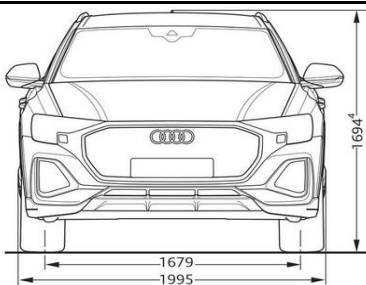

Audi Q8

MY25

	60 TFSIe	SQ8 TFSI
Model Code	4MTOP32025	4MTSW12025
Maximum Retail Price (MRP) ¹	$177,990	$214,990

¹ Prices are maximum retail including 15% GST. Maximum Retail Price does not include additional on road costs.

Technical Information

Powertrain

Engine displacement in cc	2,995	3,996
Gross / net battery capacity in kWh	25.9 / 22.0	-
Max. power output in kW	360	373
Max. torque in Nm	700	770
Transmission type	8-speed	8-speed
Drive type	quattro	quattro
Acceleration - 0-100 km/h in seconds	5	4.1
Top speed in km/h	240	250

Fuel & Emissions

	Petrol / electric	Petrol
Fuel type	Petrol / electric	Petrol
Fuel consumption l/100km ^{2,3}	1.3	13.2
Charging inlet type	Type 2	-
CO2 emissions g/km ^{2,3}	30	300
Emissions standard	EU6E	EU6E
WLTP electric range in km ²	77	-

² The official fuel consumption, emissions, and EV range figures determined by the WLTP test should be used as a guide only, or for vehicle to vehicle comparison. Actual results may vary due to factors such as driving or environmental conditions.

³ The figures provided are converted using official NZ Government calculator to 3P-WLTP from official manufacturer's 4P WLTP or NEDC tests in accordance with EU legislation.

Dimensions & Capacities

• Standard equipment | ◦ Available as an option | - not available
All prices and specifications are subject to change without notice