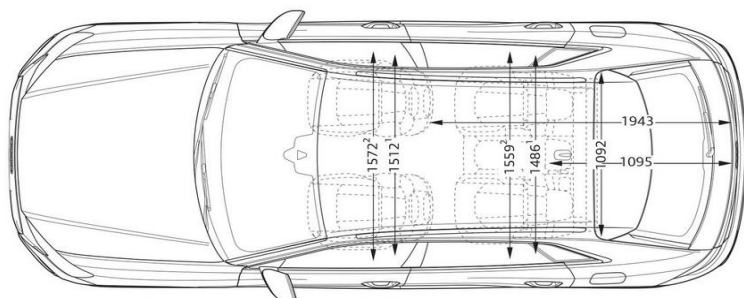

Audi Q8

MY25

	60 TFSIe	SQ8 TFSI
Model Code	4MTOP32025	4MTSW12025
Maximum Retail Price (MRP) ¹	$177,990	$214,990

¹ Prices are maximum retail including 15% GST. Maximum Retail Price does not include additional on road costs.

Technical Information

Powertrain

Engine displacement in cc	2,995	3,996
Gross / net battery capacity in kWh	25.9 / 22.0	-
Max. power output in kW	360	373
Max. torque in Nm	700	770
Transmission type	8-speed	8-speed
Drive type	quattro	quattro
Acceleration - 0-100 km/h in seconds	5	4.1
Top speed in km/h	240	250

Fuel & Emissions

	Petrol / electric	Petrol
Fuel type	Petrol / electric	Petrol
Fuel consumption l/100km ^{2,3}	1.3	13.2
Charging inlet type	Type 2	-
CO2 emissions g/km ^{2,3}	30	300
Emissions standard	EU6E	EU6E
WLTP electric range in km ²	77	-

² The official fuel consumption, emissions, and EV range figures determined by the WLTP test should be used as a guide only, or for vehicle to vehicle comparison. Actual results may vary due to factors such as driving or environmental conditions.

³ The figures provided are converted using official NZ Government calculator to 3P-WLTP from official manufacturer's 4P WLTP or NEDC tests in accordance with EU legislation.

Dimensions & Capacities

• Standard equipment | ◦ Available as an option | - not available
All prices and specifications are subject to change without notice