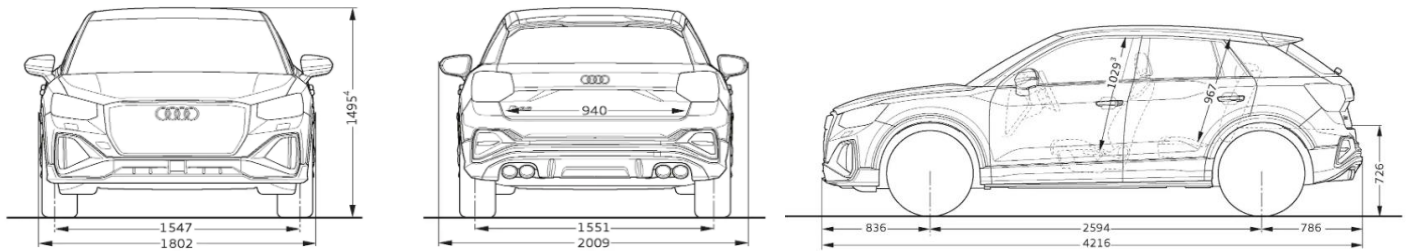

³ Limited stock available

Technical Information

Performance

Acceleration - 0-100 km/h (sec)	8.6	6.7
Top Speed (km/h)	218	231

Powertrain

Engine capacity (cc)	1498	1,984
Maximum power (kW)	110	140
Maximum torque (Nm)	250	320
Transmission	7 speed	7 speed
Drive	Front wheel	quattro

³ The figures provided are converted using official NZ Government calculator to 3P-WLTP from official manufacturer's 4P WLTP or NEDC tests.

Dimensions & Capacities

Number of seating positions	5	5
Luggage capacity in litres (Second row up / down)	405 / 1050	355 / 1000