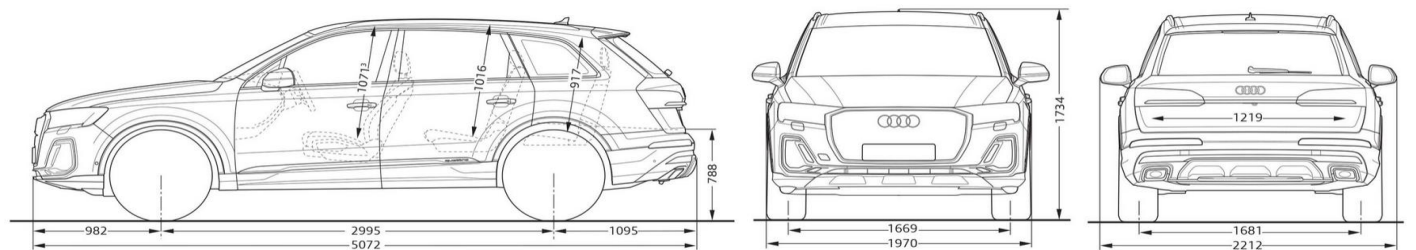

Q7 MY24

	50 TDI	SQ7 TFSI
Model Code	4MQCN22024	4MQSW12024
Maximum Retail Price (MRP) ¹	$157,990	$203,490

¹ Prices are maximum retail including 15% GST. Maximum Retail Price does not include additional on road costs.

Technical Information

Performance		
Acceleration - 0-100 km/h (sec)	6.1	4.1
Top Speed (km/h)	241	250

Powertrain		
Engine Configuration	V6	V8
Engine capacity (cc)	2967	3996
Maximum power (kW)	210	373
Maximum Torque (Nm)	600	770
Transmission	8-speed Tiptronic	8-speed Tiptronic
Drive	quattro	quattro

Fuel & Emissions		
Fuel type	Diesel	Petrol
Consumption l/100km (3P-WLTP) ^{2,3}	8.1	13.2
CO2 emissions (g/100km) ^{2,3}	211	300
Emissions standard	EUR6	EUR6

² The official fuel consumption, emissions, and EV range figures determined by the WLTP test should be used as a guide only, or for vehicle to vehicle comparison. Actual results may vary due to factors such as driving or environmental conditions.

³ The figures provided are converted using official NZ Government calculator to 3P-WLTP from official manufacturer's 4P WLTP or NEDC tests in accordance with EU legislation.

Dimensions & Capacities

All measurements in millimetres

Number of seating positions	7	7
Luggage capacity in litres (Second row up / down)	780 / 1908	793 / 1921
Towing capacity in kg (12% gradient braked / unbraked)	3500 / 750	3500 / 750

Warranty		
Audi warranty 5 years ⁴	•	•
Audi roadside assist 5 years ⁴	•	•
Motoring plan 3 years ⁴	•	•

⁴ or 150,000 km, whatever comes first

Standard Equipment

Exterior		
Aluminium roof rails	•	•
S line exterior in full paint finish	•	-
S model exterior in full paint finish	-	•
Exterior mirror housings painted in body colour	•	-
Exterior mirror housings in Aluminium look	-	•
HD Matrix LED headlamps with Audi laser light	•	•
Headlamp washer system	•	•
LED taillights plus	•	-
Digital OLED taillights	-	•
Separate daytime running light	•	•
Door entrance LED projector lights in front and rear	•	•

• Standard equipment | ◦ Available as an option | - not available
All prices and specifications are subject to change without notice