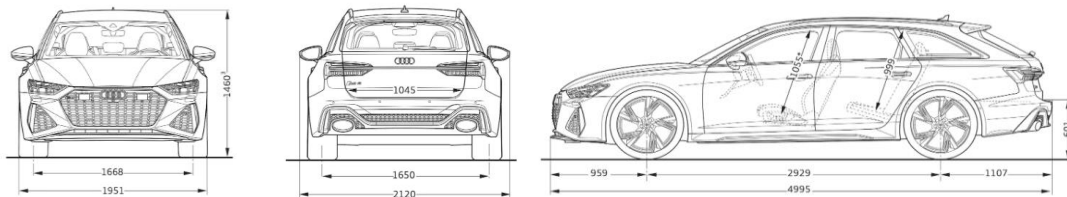

Performance & Capacities

Maximum power / kW	463
Maximum torque / Nm	850
Acceleration 0-100 (km/h)	3.4s
Top speed (km/h)	250 (limited)
Trunk capacity / with seats down (litres)	565 / 1680
Towing capacity (at 12% gradient braked / unbraked) kg	2100 / 750
Vehicle unladen weight (kg)	2075