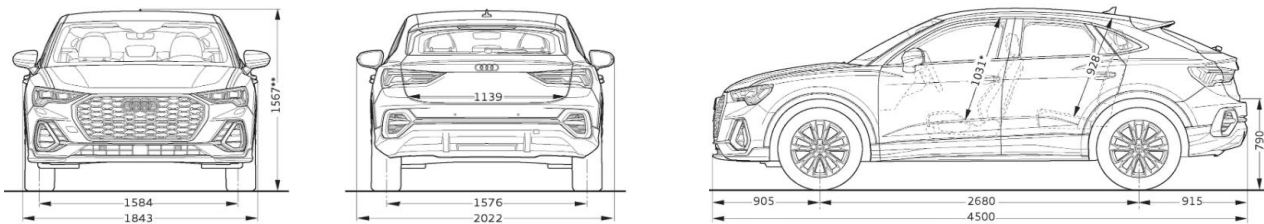

Technical Information

Performance

Acceleration - 0-100 km/h (sec)	5.8
Top Speed (km/h)	238

Powertrain

Engine capacity (cc)	1,984
Maximum power (kW)	180
Maximum torque (Nm)	370
Transmission	7 speed
Drive	quattro

³ The figures provided are converted using official NZ Government calculator to 3P-WLTP from official manufacturer's 4P WLTP or NEDC tests.

Dimensions & Capacities

Number of seating positions	5
Luggage capacity in litres (Second row up / down)	530 / 1400
Towing capacity in kg (12% gradient braked)	2,100