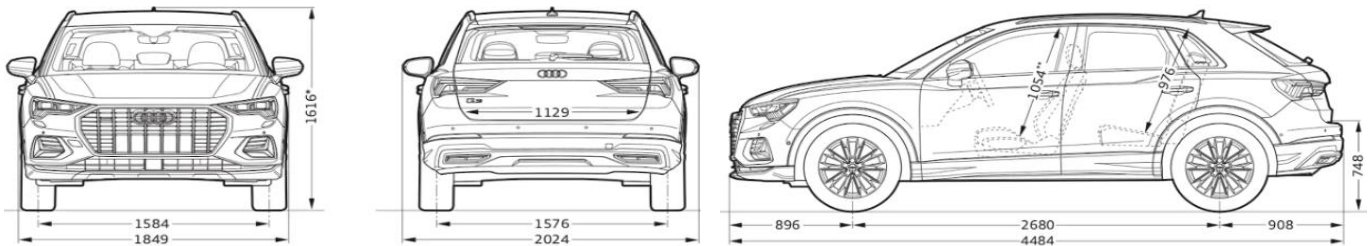

Q3 SUV MY24

	35 TFSI advanced	45 TFSI S line quattro
Model Code	F3BBCX2024	F3BCKY2024
Maximum Retail Price (MRP) ¹	$71,990	$97,490

¹ Prices are maximum retail including 15% GST. Maximum Retail Price does not include additional on road costs.

Technical Information

Performance

Acceleration - 0-100 km/h (sec)	9.4	5.8
Top Speed (km/h)	206	238

Powertrain

Engine capacity (cc)	1,395	1,984
Maximum power (kW)	110	180
Maximum torque (Nm)	250	370
Transmission	6 speed	7 speed
Drive	Front wheel	quattro

Fuel & Emissions

Fuel type	Petrol	Petrol
Consumption l/100km (3P-WLTP) ^{2,3}	8	8.8
CO2 emissions (g/100km) ^{2,3}	182	199
Emissions standard	EUR 6	EUR 6

² The official fuel consumption, emissions, and EV range figures determined by the WLTP test should be used as a guide only, or for vehicle to vehicle comparison. Actual results may vary due to factors such as driving or environmental conditions.

³ The figures provided are converted using official NZ Government calculator to 3P-WLTP from official manufacturer's 4P WLTP or NEDC tests.

Dimensions & Capacities

Number of seating positions	5	5
Luggage capacity in litres (Second row up / down)	410 / 1405	530 / 1525
Towing capacity in kg (12% gradient braked)	1,800	2,100

Warranty

Audi warranty 5 years ⁴	•	•
Audi roadside assist 5 years ⁴	•	•
Motoring plan 3 years ⁴	•	•

⁴ or 150,000 km, whatever comes first

Standard Equipment

Exterior

	Advanced	S line
Body styling	Aluminium	Aluminium
Roof rails		
High-gloss styling package	•	•
Body coloured mirror housings	•	•
Exterior mirrors, heated, power folding, front passenger lowering function	•	•
LED headlights and LED rear dynamic taillights	•	•
Trailer hitch preparation	•	•
Contrast paint finish bumpers	•	○
Full paint finish bumpers	○	•

Seats & Interior Trim

	Standard	Sports
Front seats		
Seat upholstery	"Argument" cloth	"Pulse" cloth / leatherette with "S" embossing

• Standard equipment | ○ Available as an option | - not available
All prices specifications are subject to change without notice