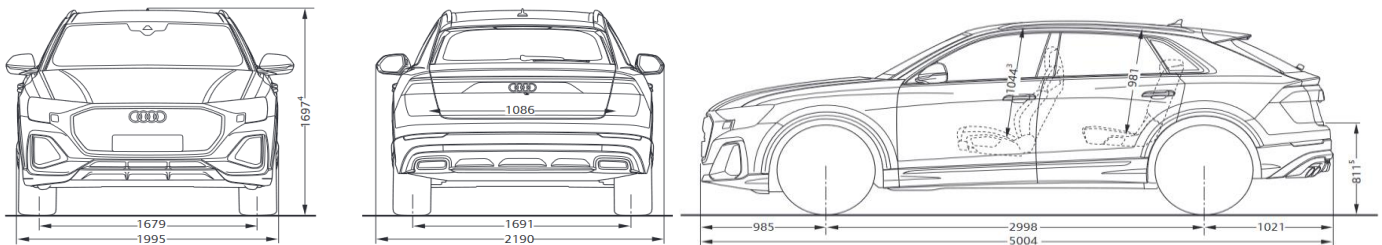

Q8 MY25

	60 TFSIe	SQ8 TFSI
Model Code	4MTOP32025	4MTSW12025
Maximum Retail Price (MRP) ¹	$177,990	$214,990

¹ Prices are maximum retail including 15% GST. Maximum Retail Price does not include additional on road costs.

Technical Information

Performance

Acceleration - 0-100 km/h (sec)	5.0	4.1
Top Speed (km/h)	240	250

Powertrain

Engine Configuration	V6	V8
Engine capacity (cc)	2,995	3,996
Maximum power (kW)	360	373
Maximum Torque (Nm)	700	770
Transmission	8-speed	8-speed
Drive	quattro	quattro
All EV drive range (km)²	77	-
Gross / net battery capacity (kWh)	25.9 / 22.0	-

Fuel & Emissions

Fuel type	Petrol / electric	Petrol
Consumption l/100km (3P-WLTP) ^{2,3}	1.3	13.2
CO2 emissions (g/km) ^{2,3}	30	300
Emissions standard	EU6	EU6

² The official fuel consumption, emissions, and EV range figures determined by the WLTP test should be used as a guide only, or for vehicle to vehicle comparison. Actual results may vary due to factors such as driving or environmental conditions.

³ The figures provided are converted using official NZ Government calculator to 3P-WLTP from official manufacturer's 4P WLTP or NEDC tests in accordance with EU legislation.

Dimensions & Capacities

Number of seating positions	5	5
Luggage capacity in litres (Second row up / down)	439 / 1589	605 / 1755
Towing capacity in kg (12% gradient braked / unbraked)	3500 / 750	3500 / 750

Warranty

Audi warranty 5 years ⁴	•	•
Audi roadside assist 5 years ⁴	•	•
Motoring plan 3 years ⁴	•	•

⁴ or 150,000 km, whatever comes first

Standard Equipment

Exterior

Privacy glass	•	•
S model exterior with full paint finish	-	•
S line model exterior with full paint finish	•	-
Roof rails in aluminium	-	•
Roof rails in Black	•	○
Black Styling package	•	○
Exterior mirror housings in aluminium	-	•

• Standard equipment | ○ Available as an option | - not available
All prices specifications are subject to change without notice